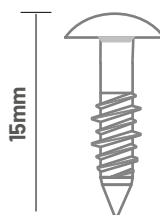

FOR LIGHTWEIGHT BLADES SET OF 108 HI-LOW SCREWS

USE ONLY WITH LIGHTWEIGHT BLADES