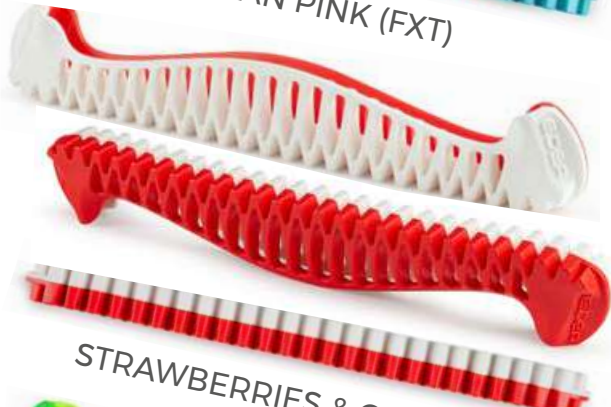

STRAWBERRIES & CREAM (RDW)