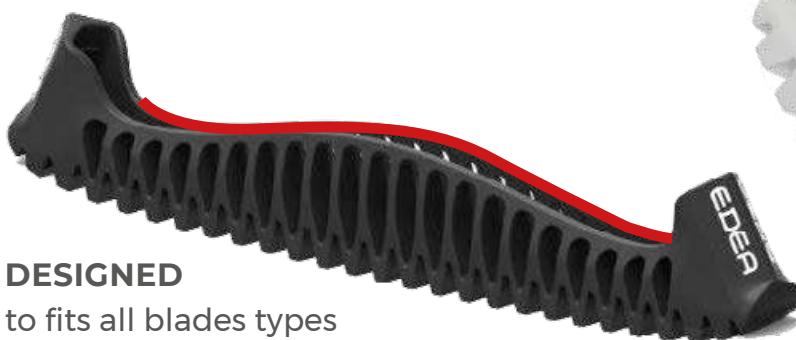

DESIGNED

to fits all blades types