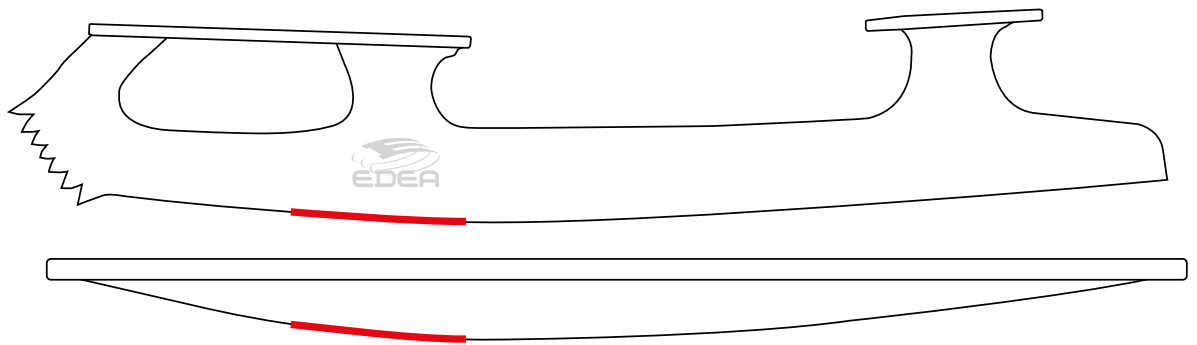

NEW PROFILE

Designed to mimic a blade to give it a more realistic feel. The new profile reduces friction and increase the feel of being on real ice. The taller rocker and blade profile combine to move the spinning point and create the perfect off-ice partner.